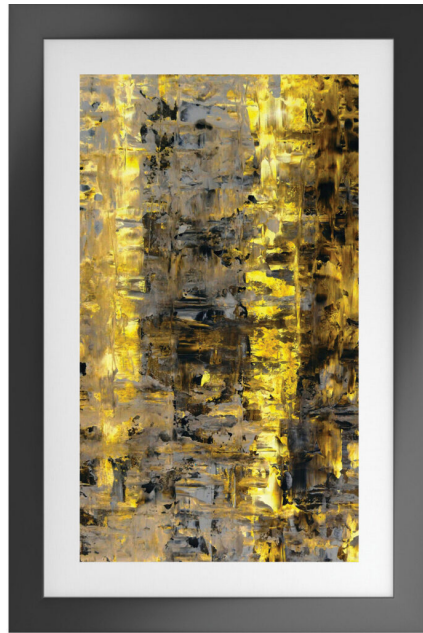

ARTWORK

Lumos IV 24"W Artwork with Black Frame  
STXA734

**DIMENSIONS & CONFIGURATION**

Overall Dimensions	24"W x 36"H x 0.67"D
Orientation	vertical
Medium	Giclée print on fine art paper
Artwork Frame	Fornari 2" - Black
Frame Material	Moisture-resistant engineered polymer composite
Mounting Method	Cleat with T Screw