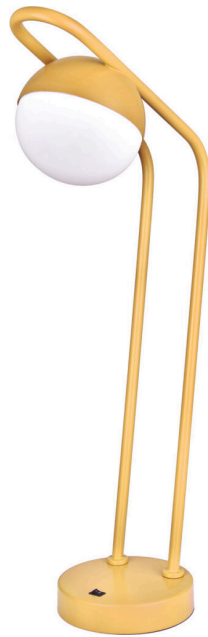

LIGHTING — TABLE LAMPS

Yellow Arc Desk Lamp

STX-TL861-YLW

DIMENSIONS & CONFIGURATION

Overall Dimensions	6"W x 10.25"D x 25"H
Finish	Yellow
Base Dimensions	6" Dia
Shade Material / Dimensions	5.13" Dia Frosted White Acrylic
Lamping	1 x Medium Base Socket, G16.5 Bulb 5W Max

TECHNICAL SPECIFICATIONS

Cord	10 ft Clear
Switch Type	Rocker on Base
Shade Item Number	Integrated
Compliance / Certifications	UL Listed
Case Pack	2