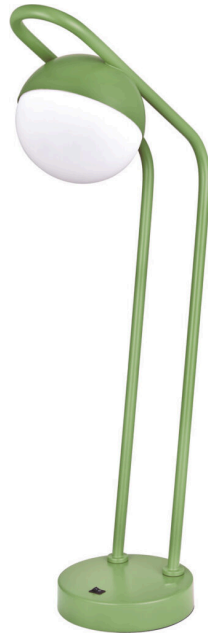

LIGHTING — TABLE LAMPS

Green Arc Desk Lamp

STX-TL861-GRN

**DIMENSIONS & CONFIGURATION**

Overall Dimensions	6"W x 10.25"D x 25"H
Finish	Pickle Green
Base Dimensions	6" Dia
Shade Material / Dimensions	5.13" Dia Frosted White Acrylic
Lamping	1 x Medium Base Socket, G16.5 Bulb 5W Max

**TECHNICAL SPECIFICATIONS**

Cord	10 ft Clear
Switch Type	Rocker on Base
Shade Item Number	Integrated
Compliance / Certifications	UL Listed
Case Pack	2