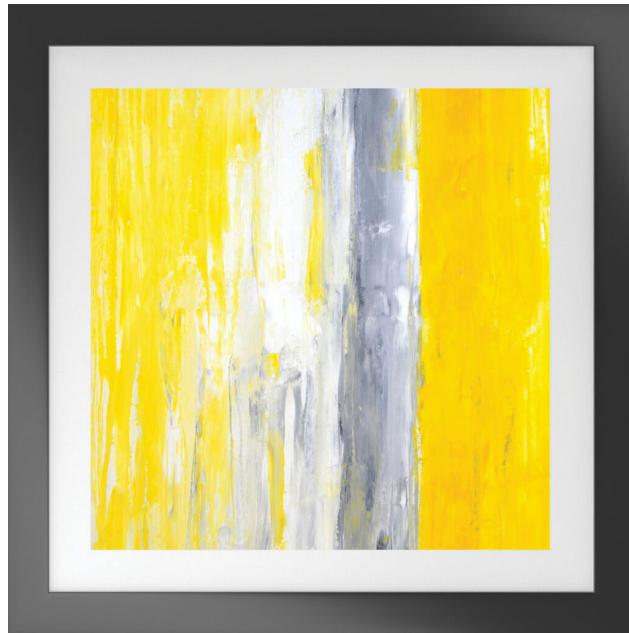

ARTWORK

Lumos I 30" Square Artwork with Black Frame

STXA731

DIMENSIONS & CONFIGURATION

Overall Dimensions	30"W x 30"H x 0.67"D
Orientation	square
Medium	Giclée print on fine art paper
Artwork Frame	Fornari 2" - Black
Frame Material	Moisture-resistant engineered polymer composite
Mounting Method	Cleat with T Screw