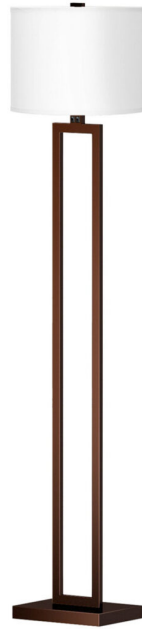

LIGHTING — FLOOR LAMPS

Dark Bronze Rectangular Floor Lamp

CL-FL-4

**DIMENSIONS & CONFIGURATION**

|                             |  |
|-----------------------------|--|
| Overall Dimensions          | 14" Dia x 62"H                                 |
| Finish                      | Dark Bronze                                    |
| Base Dimensions             | 11"W x 8"D                                     |
| Shade Material / Dimensions | 14" Dia x 10"H White Linen Hardback Drum Shade |
| Lamping                     | 2 x Medium Base Sockets, 60W Max               |

**TECHNICAL SPECIFICATIONS**

|                             |                |
|-----------------------------|----------------|
| Cord                        | 10 ft Brown    |
| Switch Type                 | Rocker on Neck |
| Shade Item Number           | CL-SH3         |
| Compliance / Certifications | UL Listed      |
| Case Pack                   | 2              |