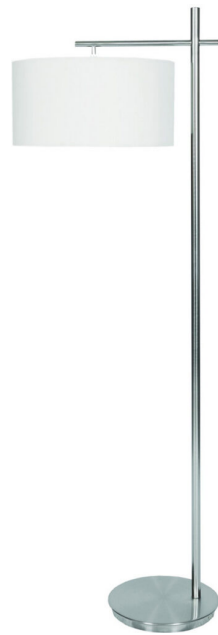

LIGHTING — FLOOR LAMPS

Brushed Nickel Crossbar Floor Lamp with White Shade

SIG-25FL

**DIMENSIONS & CONFIGURATION**

Overall Dimensions	16"W x 20"D x 62.25"H
Finish	Brushed Nickel
Base Dimensions	11.75" Dia
Shade Material / Dimensions	16" Dia x 9"H White Linen Hardback Drum Shade
Lamping	1 x Medium Base Socket, 150W Max

**TECHNICAL SPECIFICATIONS**

Cord	8 ft Clear
Switch Type	Push Through on Socket
Shade Item Number	SIG-25FL-SH
Compliance / Certifications	UL Listed
Case Pack	2