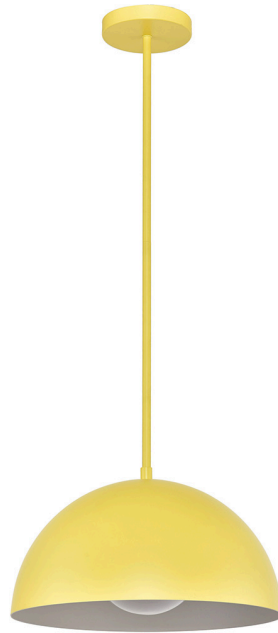

LIGHTING — PENDANTS & CHANDELIERS
14" Yellow Dome Pendant
STX-P400-SEA

DIMENSIONS & CONFIGURATION

Overall Dimensions	14" Dia x 12.5 - 56.5"H
Finish	SW#6696 Quilt Gold
Hanging / Mounting Type	Stem Hung Adjustable
Shade Material / Dimensions	14" Dia x 7"H Metal / Acrylic Shade
Lamping	1 x Medium Base Socket, 18W Max
Power Source	Hardwired