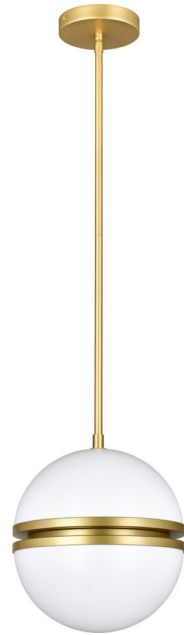

LIGHTING — PENDANTS & CHANDELIERS
Brushed Brass Globe Pendant
STX-P441-SB

DIMENSIONS & CONFIGURATION

Overall Dimensions	9.88" Dia x 19.63 - 67.63"H
Finish	Brushed Brass
Hanging / Mounting Type	Stem Hung Adjustable
Shade Material / Dimensions	9.875" Dia Acrylic Shade
Lamping	1 x Medium Base Socket, 18W Max
Power Source	Hardwired