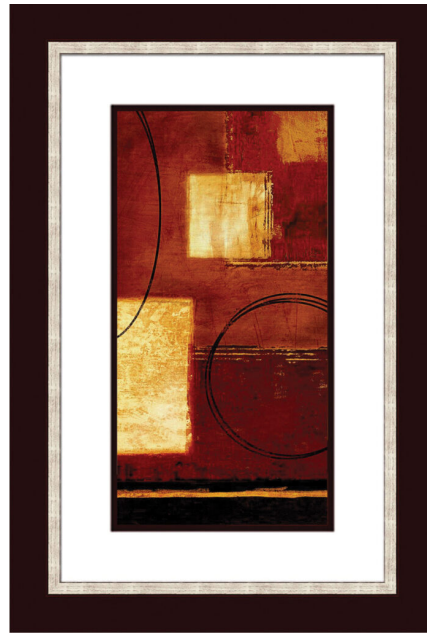

ARTWORK

Glowing Circles III 24"W Artwork with Callisto Frame
STXA813

DIMENSIONS & CONFIGURATION

Overall Dimensions	24"W x 36"H x 0.59"D
Orientation	vertical
Medium	Giclée print on fine art paper
Artwork Frame	Calisto 3" - Brown/Silver
Frame Material	Moisture-resistant engineered polymer composite
Mounting Method	Cleat with T Screw