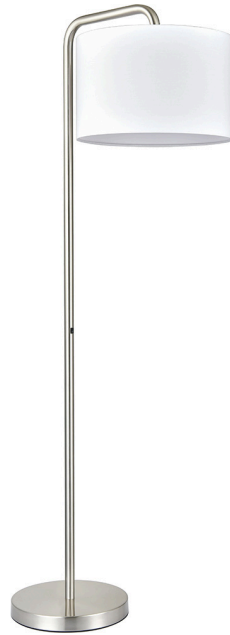

LIGHTING — FLOOR LAMPS

Brushed Nickel Angled-Arm Floor Lamp

STX-FL403-BN

**DIMENSIONS & CONFIGURATION**

Overall Dimensions	14.75"W x 26"D x 61.5"H
Finish	Brushed Nickel
Base Dimensions	12" Dia
Shade Material / Dimensions	14.75" Dia x 9.5"H White Linen Hardback Drum Shade
Lamping	1 x Medium Base Socket, 100W Max

**TECHNICAL SPECIFICATIONS**

Cord	8 ft Clear
Switch Type	Rocker on Body Tube
Shade Item Number	SHADE-FL403
Compliance / Certifications	UL Listed
Case Pack	2