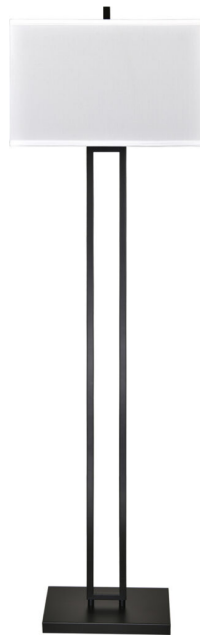

LIGHTING — FLOOR LAMPS

Gatsby Black Floor Lamp

STX-254FL-BLK

**DIMENSIONS & CONFIGURATION**

Overall Dimensions	18"W x 9"D x 61.5"H
Finish	Black
Base Dimensions	12"W x 8.12"D
Shade Material / Dimensions	18"W x 9"D x 11"H White Linen Hardback Straight Rectangular Shade
Lamping	1 x Medium Base Socket, 150W Max

**TECHNICAL SPECIFICATIONS**

Cord	10 ft Clear
Switch Type	Push Through on Socket
Shade Item Number	STX-254FL-SH
Compliance / Certifications	UL Listed
Case Pack	2