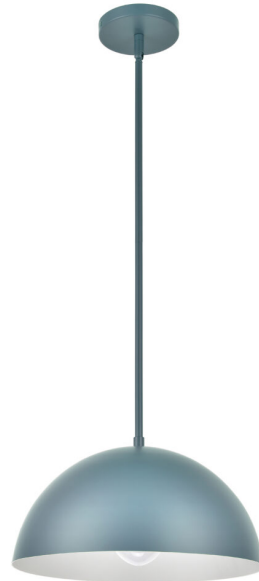

LIGHTING — PENDANTS & CHANDELIERS  
14" Aqua Dome Pendant  
STX-P400-AQ

**DIMENSIONS & CONFIGURATION**

Overall Dimensions	14" Dia x 13.75"-57.75"H
Finish	Tranquil Aqua
Canopy / Backplate Dimensions	5" Dia
Shade Material / Dimensions	14" Dia x 7"H Metal Half Dome with White Interior
Lamping	1 x Medium Base Socket, 60W Max
Power Source	Hardwired