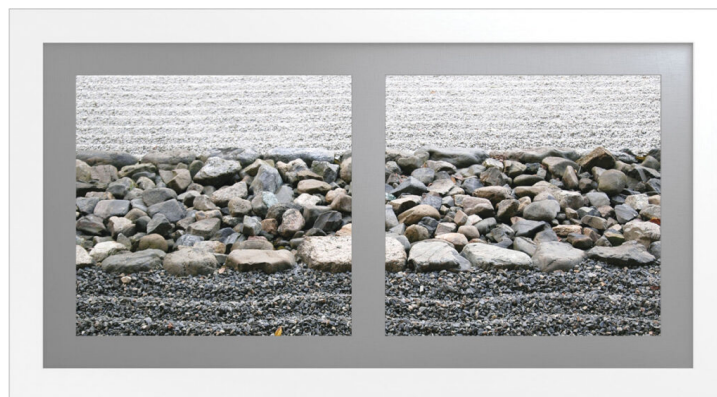

ARTWORK

Tranquility VI 45"W Artwork with White Frame  
STXA756

**DIMENSIONS & CONFIGURATION**

Overall Dimensions	45"W x 24"H x 0.67"D
Orientation	horizontal
Medium	Giclée print on fine art paper
Artwork Frame	Fornari 2" - White
Frame Material	Moisture-resistant engineered polymer composite
Mounting Method	Cleat with T Screw