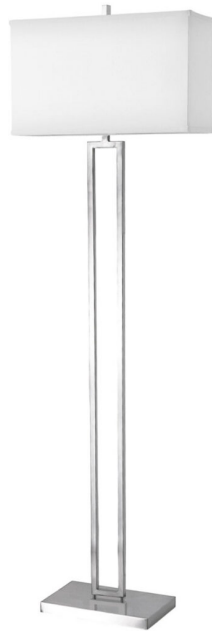

LIGHTING — FLOOR LAMPS
Gatsby Floor Lamp
STX-254FL

DIMENSIONS & CONFIGURATION

Overall Dimensions	18"W x 9"D x 61.5"H
Finish	Brushed Nickel
Base Dimensions	12"W x 8.12"D
Shade Material / Dimensions	18"W x 9"D x 11"H White Linen Hardback Straight Rectangular Shade
Lamping	1 x Medium Base Socket, 150W Max

TECHNICAL SPECIFICATIONS

Cord	10 ft Clear
Switch Type	Push Through on Socket
Shade Item Number	STX-254FL-SH
Compliance / Certifications	UL Listed
Case Pack	2