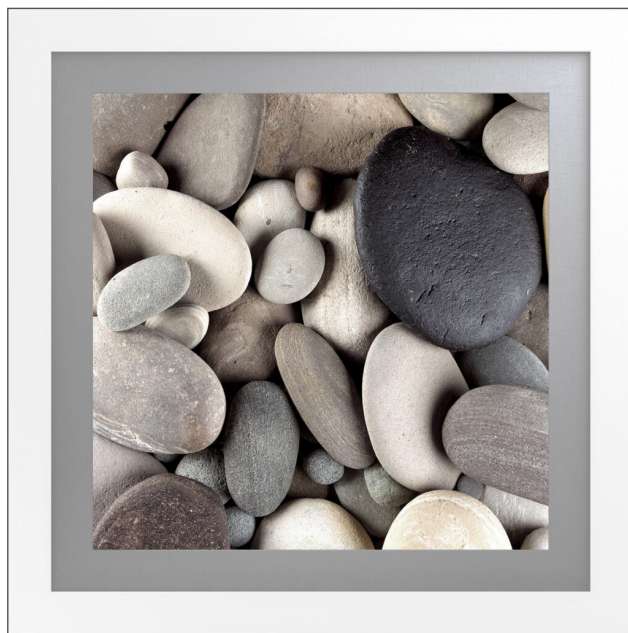

ARTWORK

Tranquility II 30" Square Artwork with White Frame
STXA752

DIMENSIONS & CONFIGURATION

Overall Dimensions	30"W x 30"H x 0.67"D
Orientation	square
Medium	Giclée print on fine art paper
Artwork Frame	Fornari 2" - White
Frame Material	Moisture-resistant engineered polymer composite
Mounting Method	Cleat with T Screw