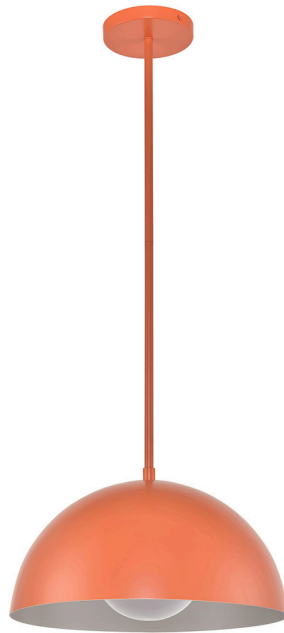

LIGHTING — PENDANTS & CHANDELIERS

14" Coral Dome Pendant

STX-P400-SUN

**DIMENSIONS & CONFIGURATION**

Overall Dimensions	14" Dia x 12.5 - 56.5"H
Finish	SW#6621 Emotional
Hanging / Mounting Type	Stem Hung Adjustable
Shade Material / Dimensions	14" Dia x 7"H Metal / Acrylic Shade
Lamping	1 x Medium Base Socket, 18W Max
Power Source	Hardwired