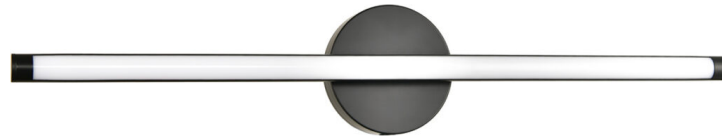

LIGHTING — VANITY LIGHTS
34" LED Vanity Light
STX-WL321

DIMENSIONS & CONFIGURATION

Overall Dimensions	34"W x 2.63"D x 6"H
Finish	Black
Canopy / Backplate Dimensions	6" Dia
Shade Material / Dimensions	Frosted White Acrylic
Lamping	Integrated LED, 28W, 3000K, 90+ CRI
Power Source	Hardwired