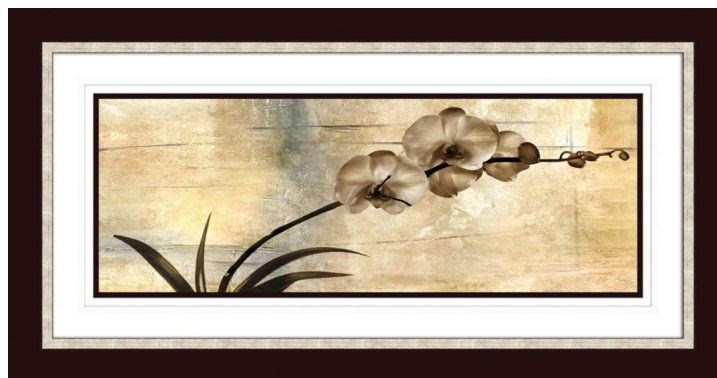

ARTWORK

Exotic Blooms 46"W Artwork with Calisto Frame

STXA343

**DIMENSIONS & CONFIGURATION**

Overall Dimensions	46"W x 24"H x 0.59"D
Orientation	horizontal
Medium	Giclée print on fine art paper
Artwork Frame	Calisto 3" - Brown/Silver
Frame Material	Moisture-resistant engineered polymer composite
Mounting Method	Cleat with T Screw