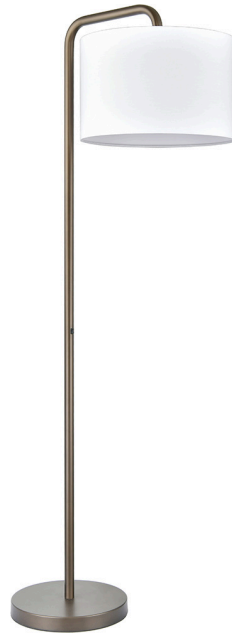

LIGHTING — FLOOR LAMPS

Dark Bronze Angled-Arm Floor Lamp

STX-FL403-BRONZE

**DIMENSIONS & CONFIGURATION**

Overall Dimensions	14.75"W x 26"D x 61.5"H
Finish	Dark Bronze
Base Dimensions	12" Dia
Shade Material / Dimensions	14.75" Dia x 9.5"H White Linen Hardback Drum Shade
Lamping	1 x Medium Base Socket, 100W Max

**TECHNICAL SPECIFICATIONS**

Cord	8 ft Clear
Switch Type	Rocker on Body Tube
Shade Item Number	SHADE-FL403
Compliance / Certifications	UL Listed
Case Pack	2