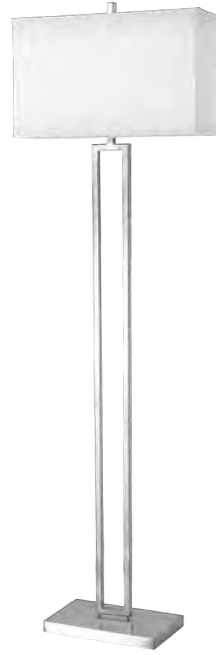

Startex is an approved Best Western supplier. See some of our bestsellers.

26" DESK LAMP
STX-255DS
QUICK SHIP

26" USB DESK LAMP
STX-255DS-USB
QUICK SHIP

61" FLOOR LAMP
STX-254FL
QUICK SHIP

63" FLOOR LAMP
STX-2254FL
QUICK SHIP

28" TWIN TABLE LAMP
STX-253TT
QUICK SHIP

28" USB TWIN TABLE LAMP
STX-253TT-USB
QUICK SHIP

28" SINGLE TABLE LAMP
STX-252TS
QUICK SHIP

28" USB SINGLE TABLE LAMP
STX-252TS-USB
QUICK SHIP

26" SINGLE TABLE LAMP
STX-2252TS
QUICK SHIP

26" TWIN TABLE LAMP
STX-2253TT
QUICK SHIP

12" CEILING LIGHT
STX-CL6-12DB
QUICK SHIP

16" CEILING LIGHT
STX-CL6-16DB
QUICK SHIP

16" CEILING LIGHT
STX-CL10
QUICK SHIP

13.5" WALL SCONCE
STX-SC941-BN
QUICK SHIP

VANITY LIGHT
STX-SC1042-PC 22"
STX-SC1043-PC 30"
STX-SC1044-PC 42"
QUICK SHIP

14" DOUBLE WALL LIGHT
STX-251WD-B
QUICK SHIP

14" DOUBLE WALL LIGHT
STX-251WD
QUICK SHIP

11" SINGLE WALL LIGHT
STX-250WS
QUICK SHIP